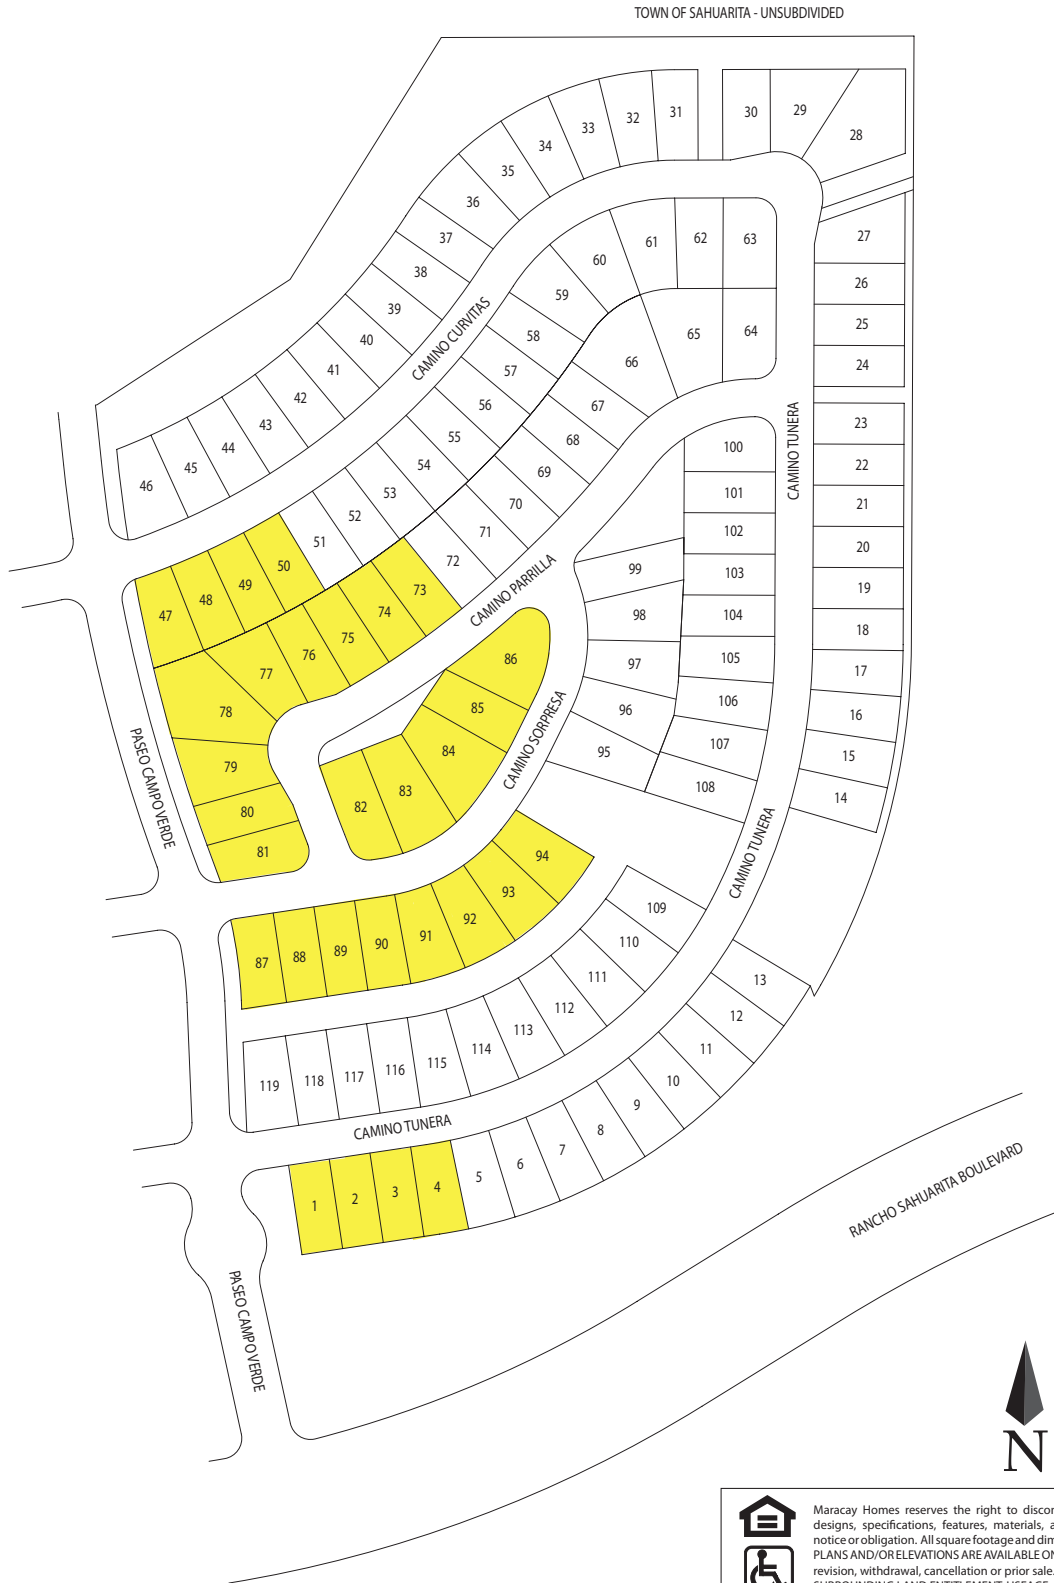

VILLAGE AT ENTRADA BONITA

by Maracay Homes

 Maracay Homes reserves the right to discontinue or modify all prices, plans, designs, specifications, features, materials, and financing at anytime without notice or obligation. All square footage and dimensions are approximate. NOT ALL PLANS AND/OR ELEVATIONS ARE AVAILABLE ON EVERY LOT. Offering subject to revision, withdrawal, cancellation or prior sale. THIS DISPLAY DOES NOT SHOW SURROUNDING LAND ENTITLEMENT, USAGE, PLANNING or ZONING.