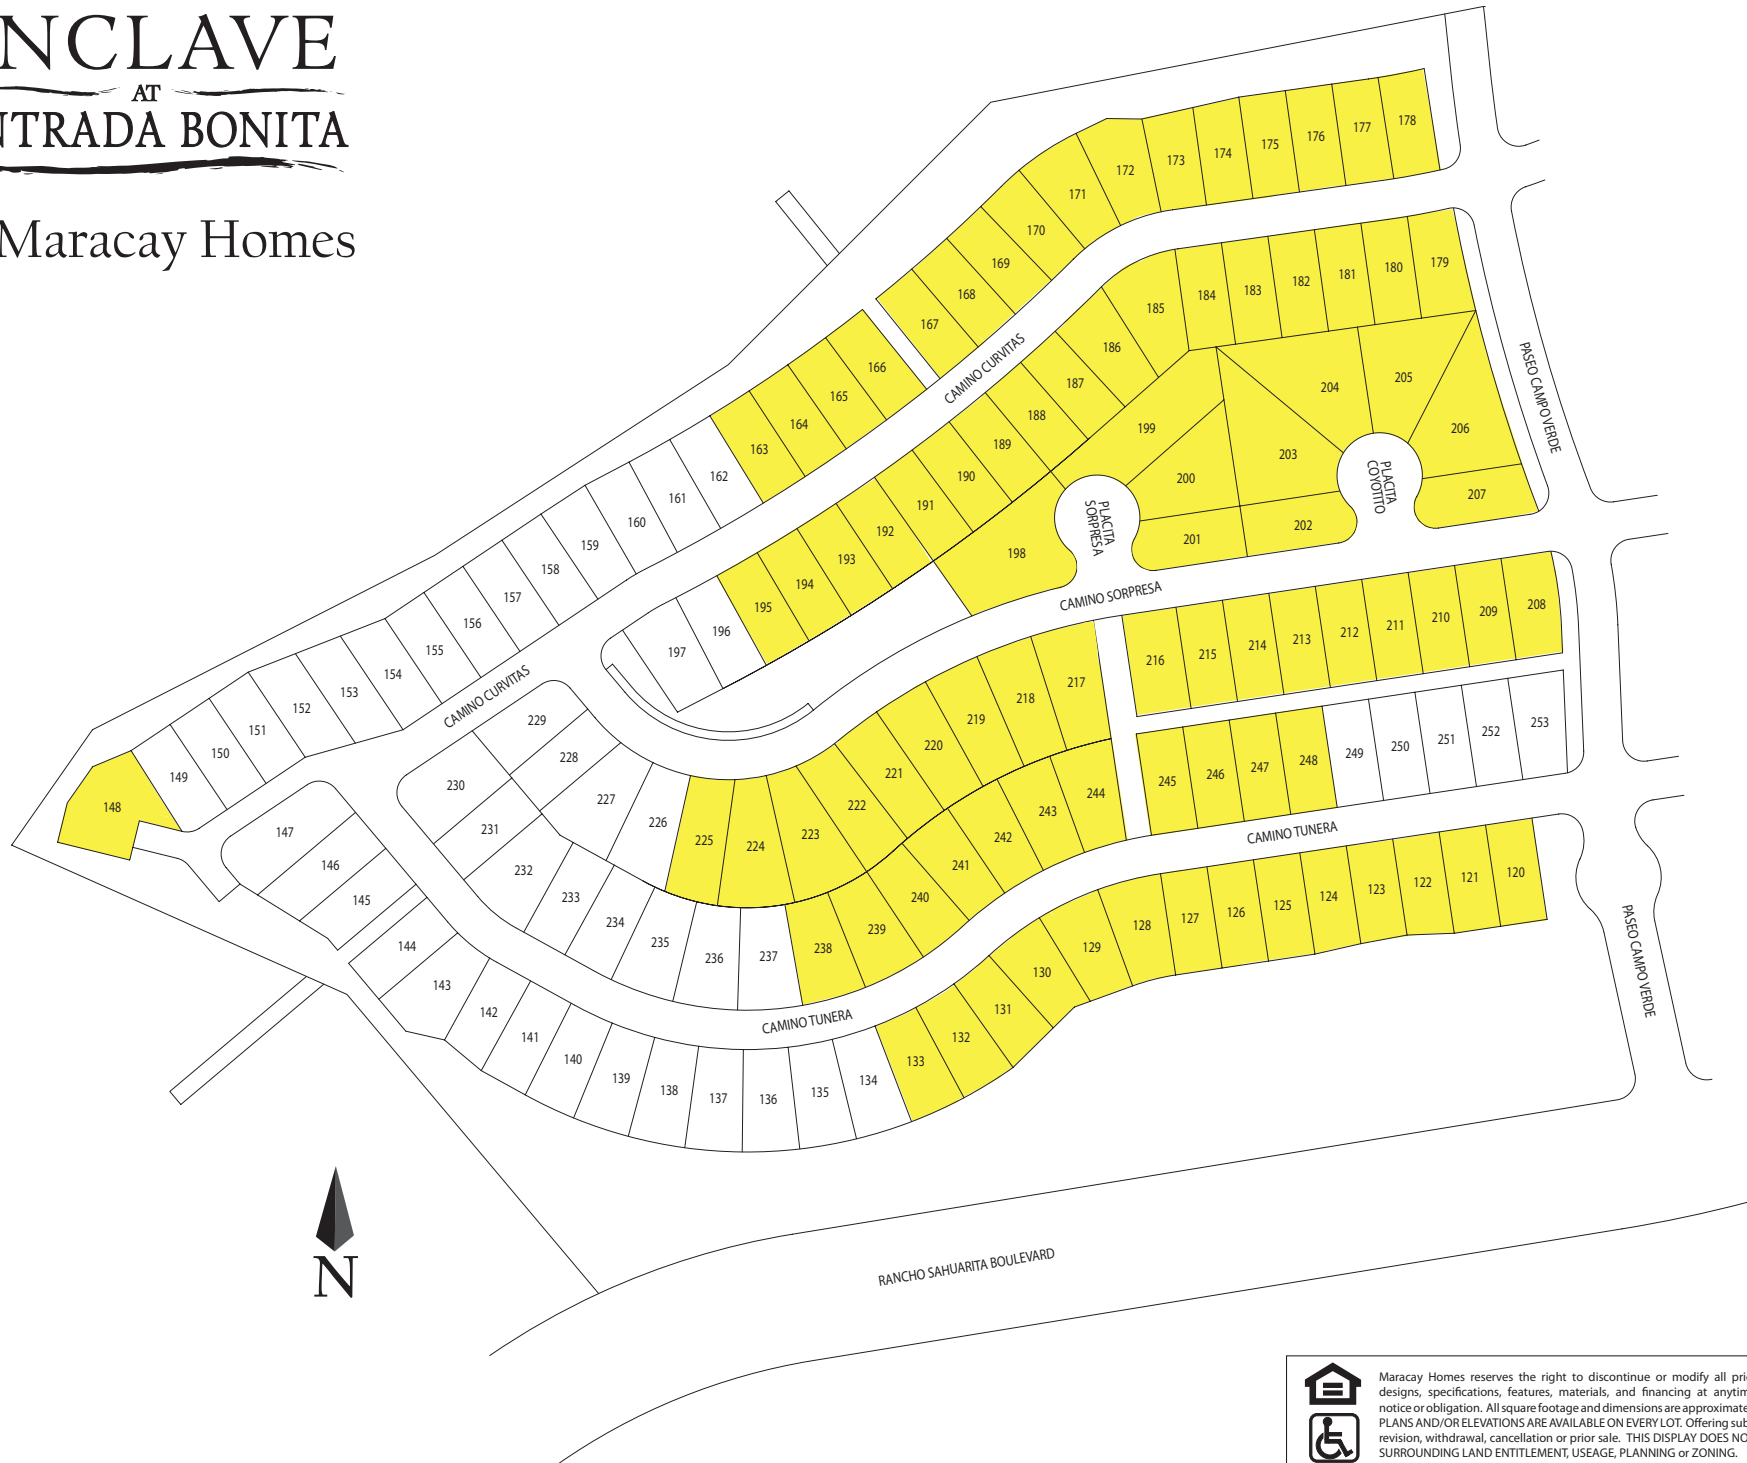

ENCLAVE AT ENTRADA BONITA

by Maracay Homes

 Maracay Homes reserves the right to discontinue or modify all prices, plans, designs, specifications, features, materials, and financing at anytime without notice or obligation. All square footage and dimensions are approximate. NOT ALL PLANS AND/OR ELEVATIONS ARE AVAILABLE ON EVERY LOT. Offering subject to revision, withdrawal, cancellation or prior sale. THIS DISPLAY DOES NOT SHOW SURROUNDING LAND ENTITLEMENT, USAGE, PLANNING or ZONING.