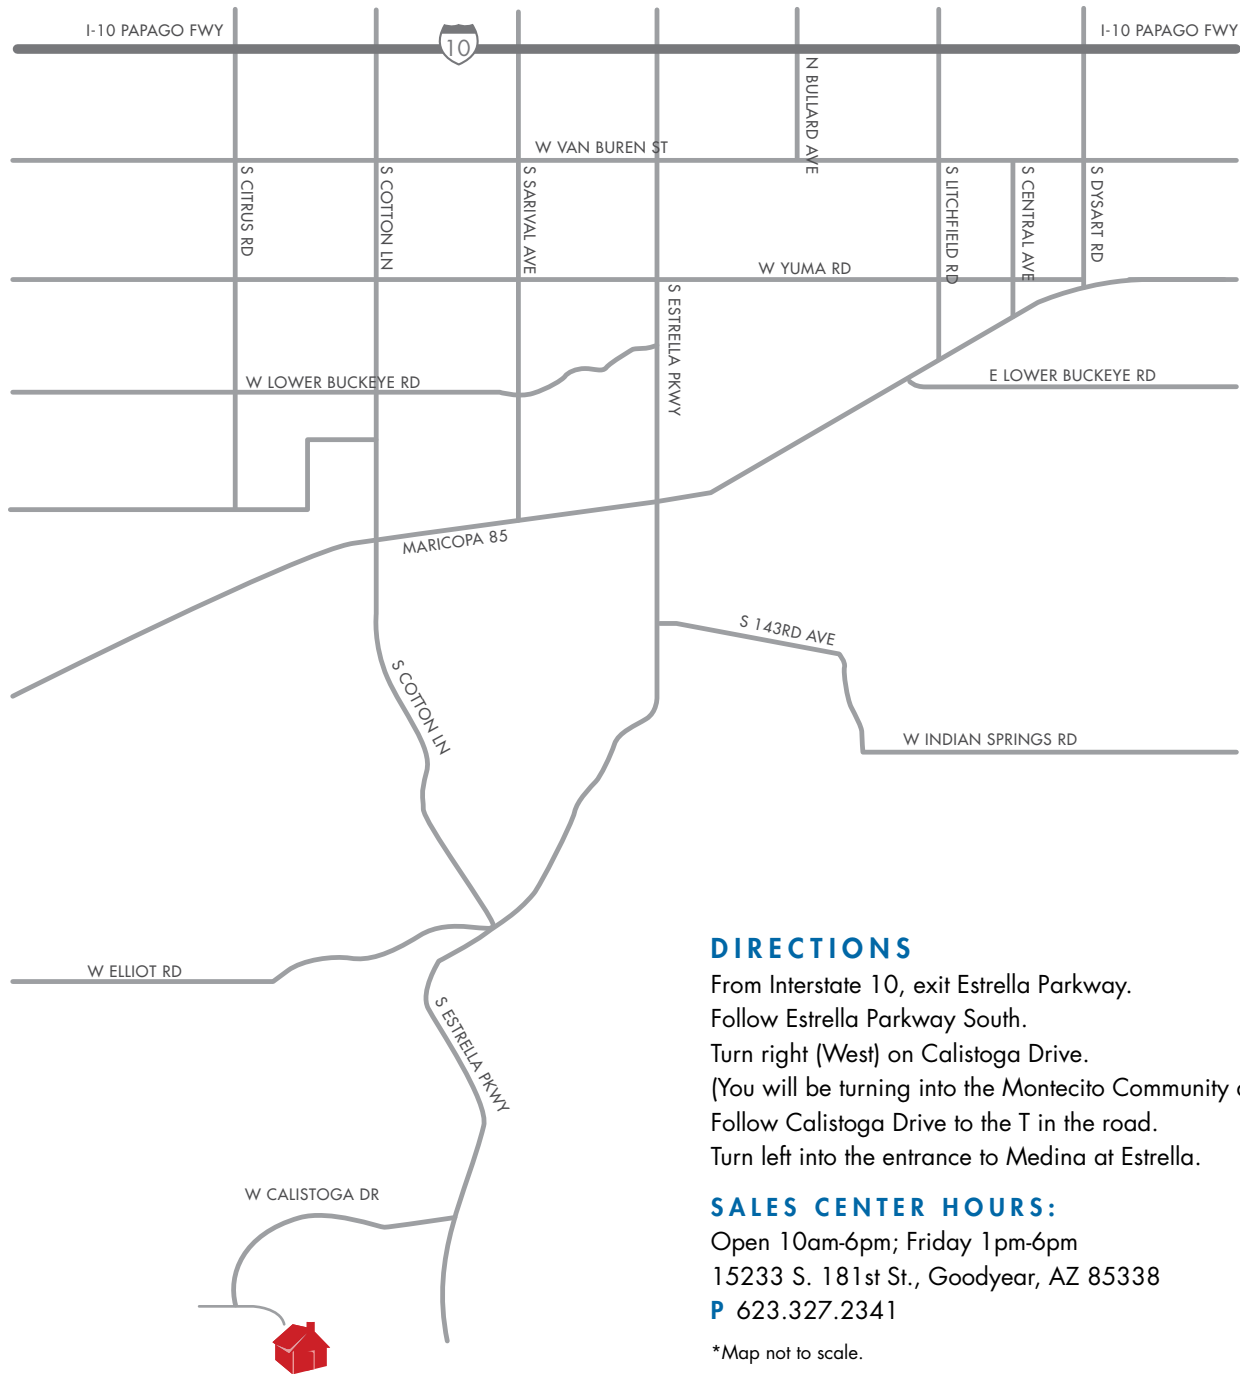

Maracay Homes

MEDINA AT ESTRELLA

DIRECTIONS

From Interstate 10, exit Estrella Parkway.
Follow Estrella Parkway South.
Turn right (West) on Calistoga Drive.
(You will be turning into the Montecito Community at Estrella)
Follow Calistoga Drive to the T in the road.
Turn left into the entrance to Medina at Estrella.

SALES CENTER HOURS:

Open 10am-6pm; Friday 1pm-6pm
15233 S. 181st St., Goodyear, AZ 85338
P 623.327.2341

*Map not to scale.

Maracay Homes

flex design®

Choices for the way you want to live.

FLEX DESIGN YOUR HOME ONLINE AT MARACAYHOMES.COM