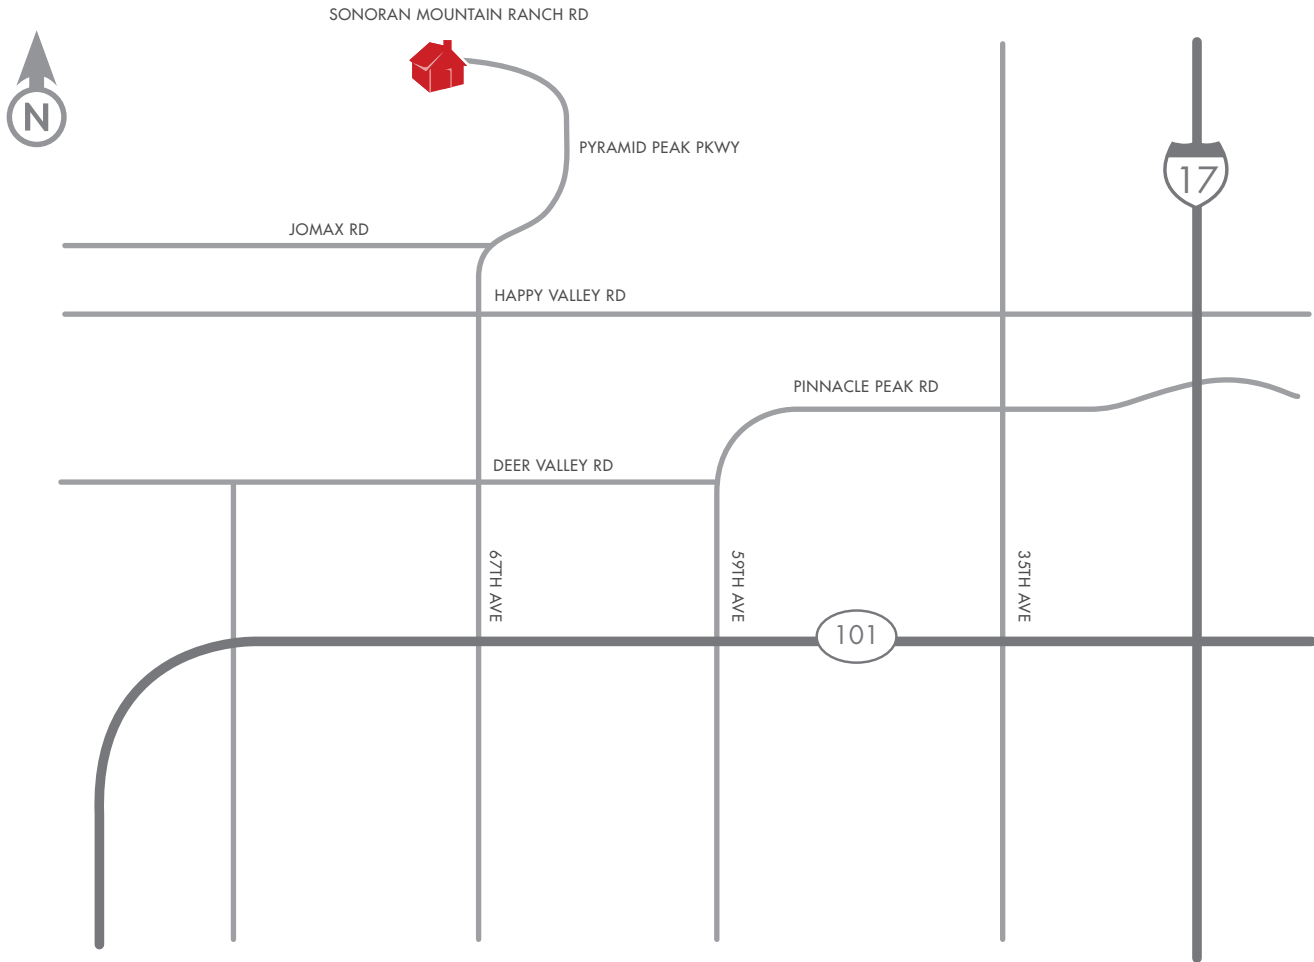

Maracay Homes

CRESCENT VIEWS AT SONORAN MOUNTAIN RANCH

DIRECTIONS

From the Loop 101 go north on 67th Ave.
Pass Happy Valley Rd. and Jomax Rd.
Road turns into Pyramid Peak Parkway; continue North.
Enter Sonoran Mountain Ranch master plan community.
Street turns into Sonoran Mountain Ranch road.
Follow all the way to the end.

SALES CENTER HOURS:

Open 10am-6pm; Friday 12pm-6pm
67th Avenue North of Jomax Rd. on Sonoran Mountain Ranch Road
Peoria, AZ 85383
P 623.566.0818

*Map not to scale.

Maracay Homes

flex design®

Choices for the way you want to live.